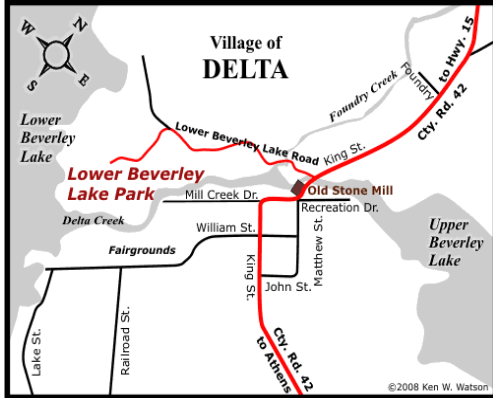

Contact Numbers

Meal Reservations 613-928-2712
Email: harymary@ripnet.com
Deadline is December 11th.
Mill Museum Group Tours 613-928-2584
Email: info@deltamill.org

Lower Beverley Lake Park 'Family Camping' Campground & Cottages

- 106 acres of pristine parkland with 235 campsites / 11 cottages / 2 bunkies
- Washrooms / showers / laundromat
- Snack Bar Plus / Pavilion
- Sandy beach / lighted playground
- Nature trails
- Canoe/ paddle boat / kayak rentals
- Softball complex
- Arcade / mini putt / horseshoe pits
- Events such as bingos, barbeques, breakfasts, children's events & concerts

William Morris, Park Manager
Call: 613-928-2881
Fax: 613-928-2073
Email: bevlake@ripnet.com
www.beverleylakepark.com
Delta, Ontario, Canada K0E 1G0