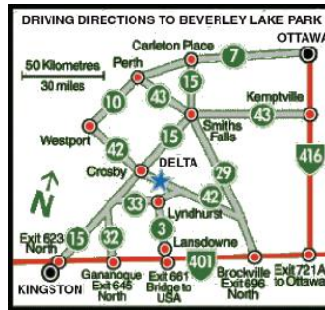

Contact Numbers

Meal Reservations 613-928-2712
Email: harymary@ripnet.com
Deadline is December 11th.
Mill Museum Group Tours 613-928-2584
Email: info@deltamill.org

Lower Beverley Lake Park 'Family Camping' Campground & Cottages

- 106 acres of pristine parkland with 235 campsites / 11 cottages / 2 bunkies
- Washrooms / showers / laundromat
- Snack Bar Plus / Pavilion
- Sandy beach / lighted playground
- Nature trails
- Canoe/ paddle boat / kayak rentals
- Softball complex
- Arcade / mini putt / horseshoe pits
- Events such as bingos, barbeques, breakfasts, children's events & concerts

William Morris, Park Manager
Call: 613-928-2881
Fax: 613-928-2073
Email: bevlake@ripnet.com
www.beverleylakepark.com
Delta, Ontario, Canada K0E 1G0