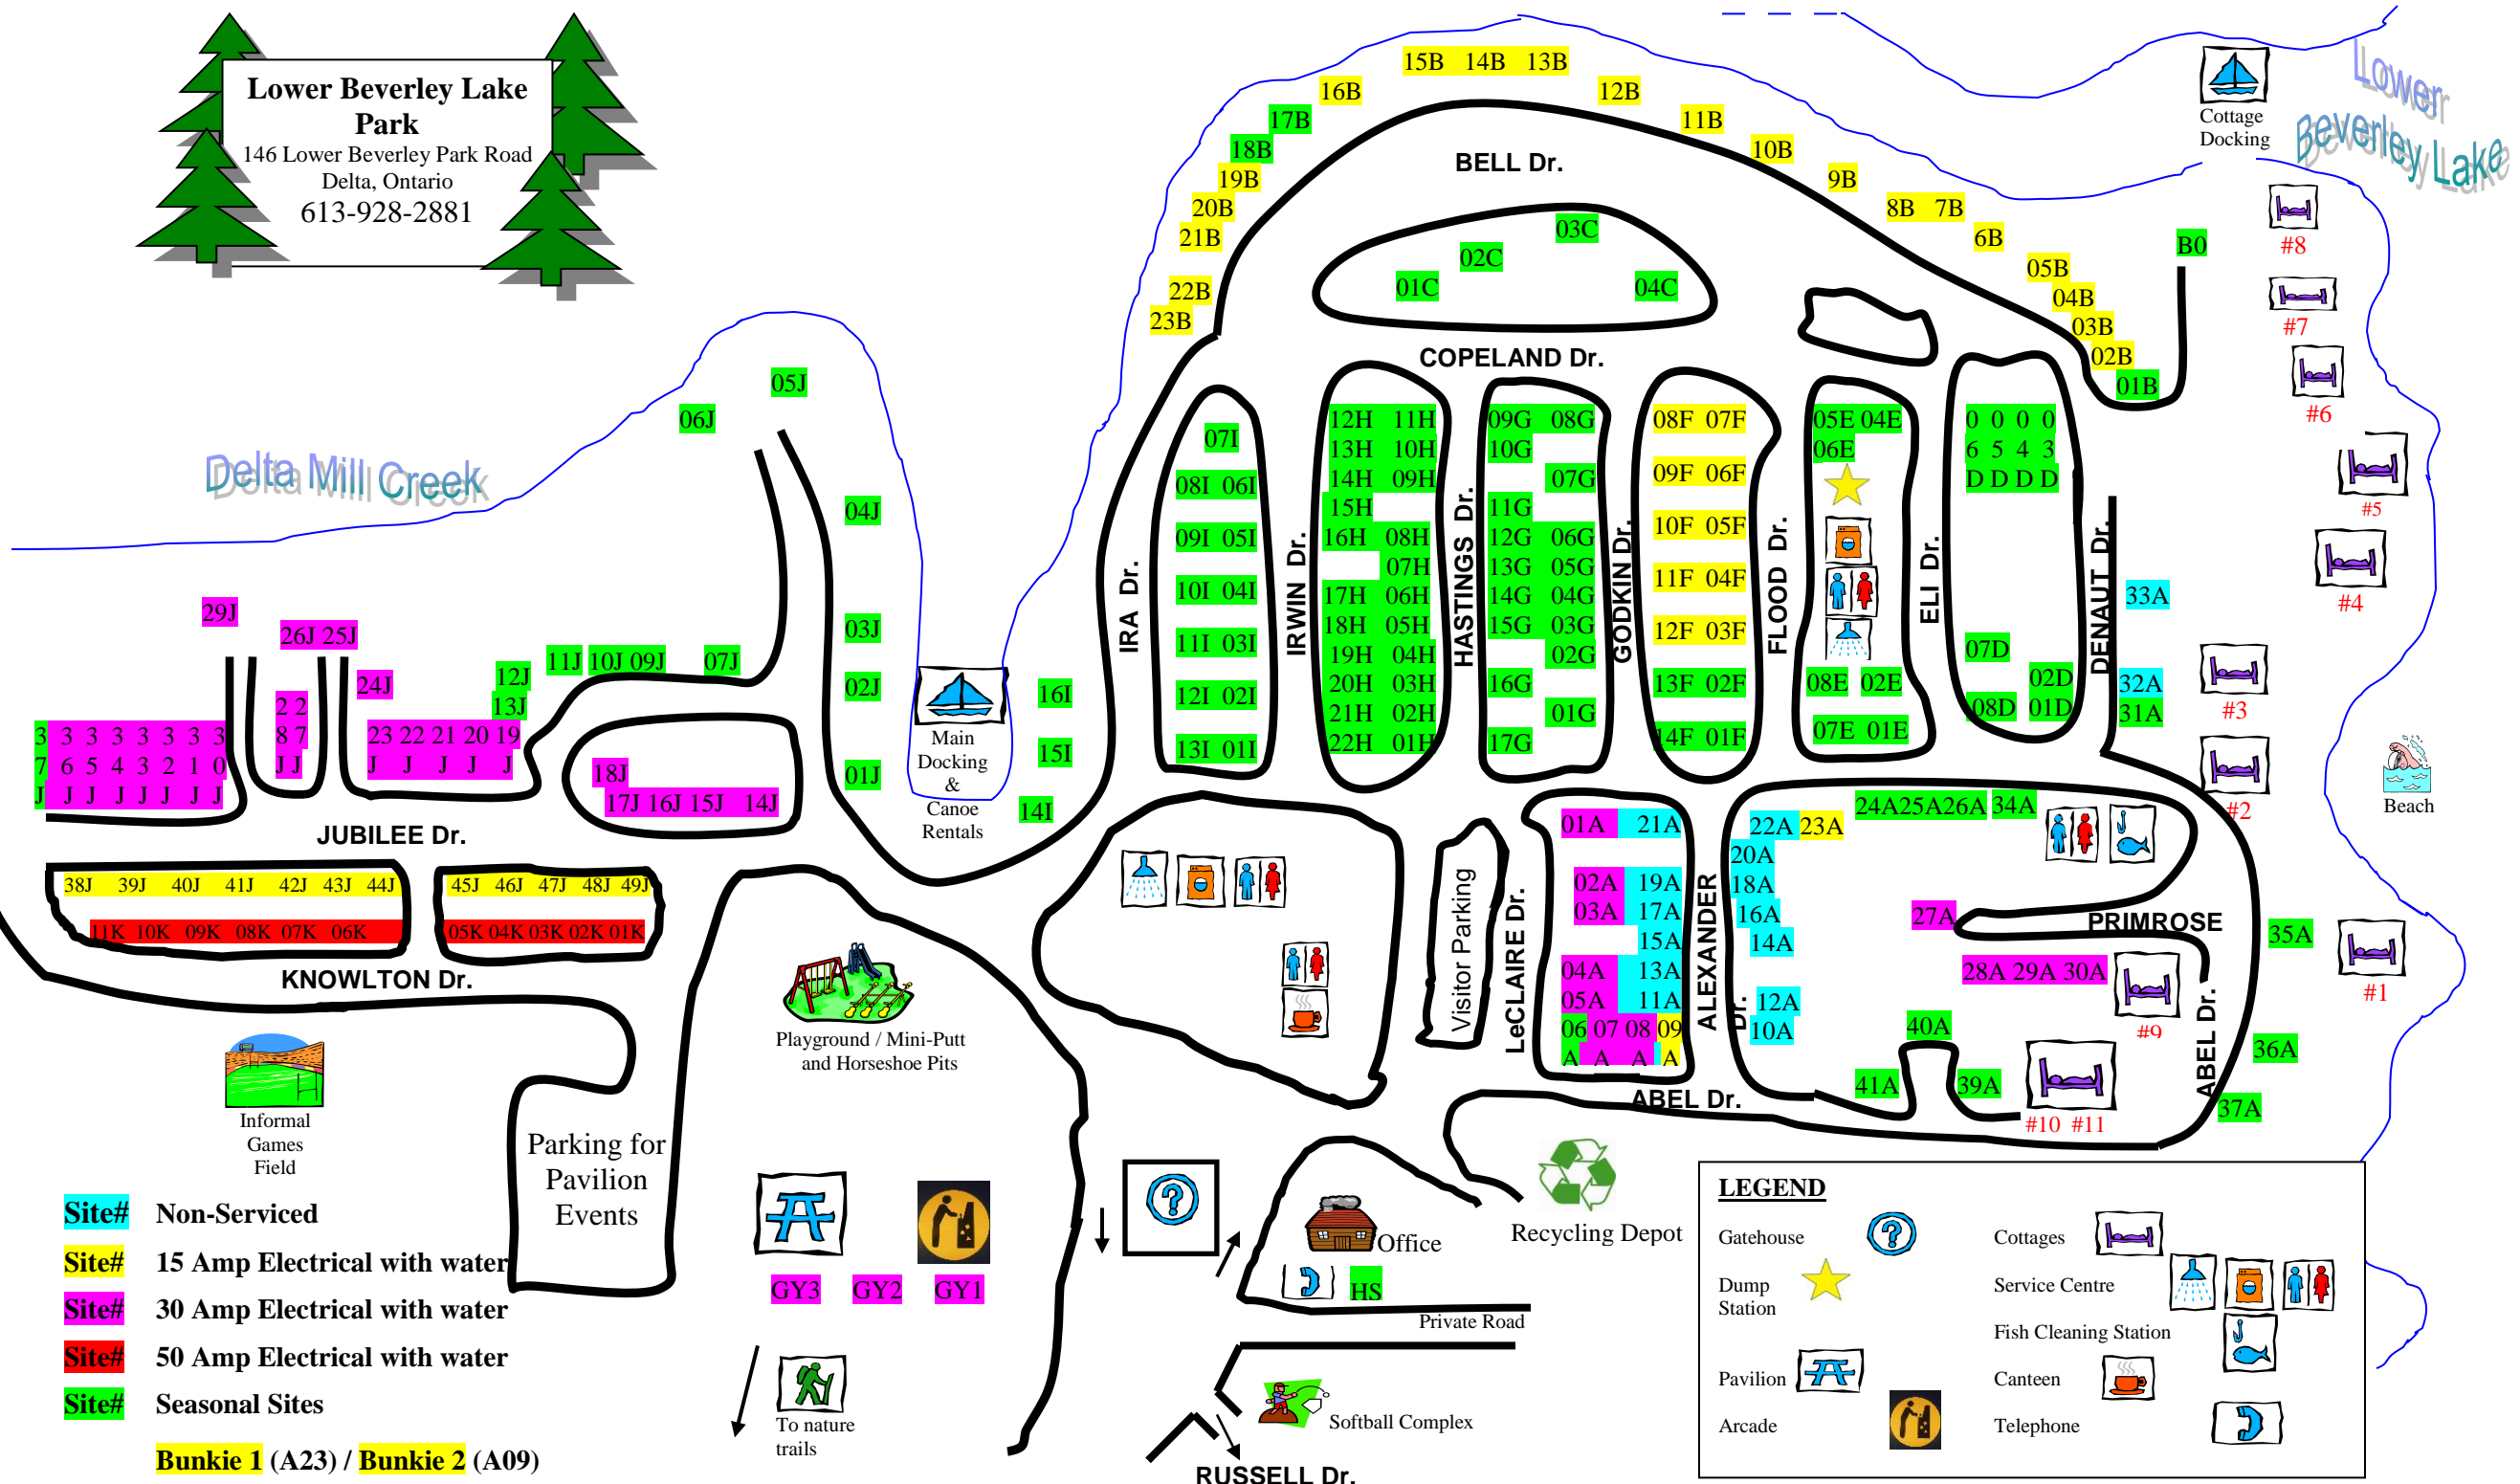

Lower Beverley Lake Park
 146 Lower Beverley Park Road
 Delta, Ontario
 613-928-2881

3	3	3	3	3	3	3	3	3	3
7	6	5	4	3	2	1	0		
J	J	J	J	J	J	J	J	J	J

38J	39J	40J	41J	42J	43J	44J
11K	10K	09K	08K	07K	06K	

45J	46J	47J	48J	49J
05K	04K	03K	02K	01K

Informal Games Field

Parking for Pavilion Events

GY3

GY2

GY1

To nature trails

?

Office

Recycling Depot

Private Road

Softball Complex

LEGEND

Gatehouse		Cottages	
Dump Station		Service Centre	
Pavilion		Fish Cleaning Station	
Arcade		Canteen	
		Telephone	

Bunkie 1 (A23) / **Bunkie 2** (A09)