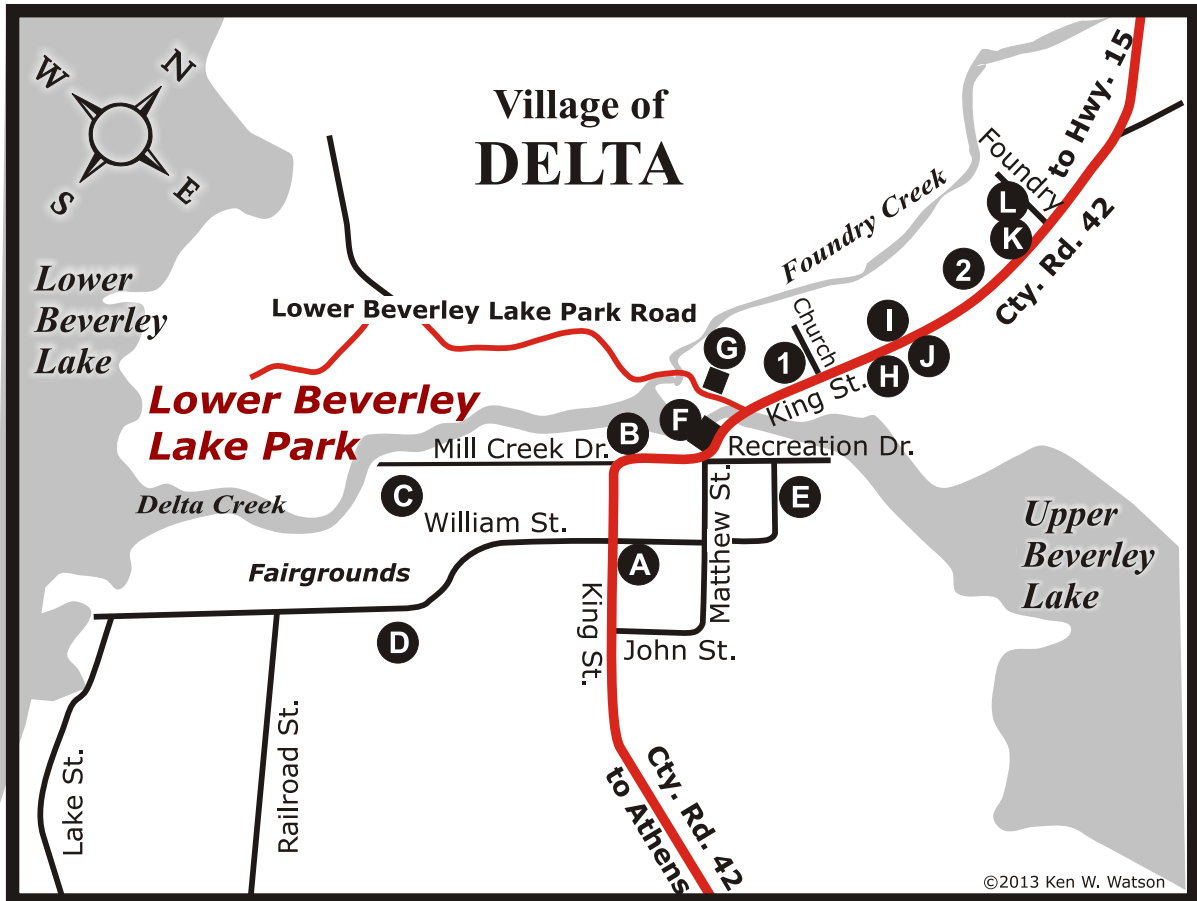

# Lower Beverley Lake Park

"106 Acres of Vacation Fun"

146 Lower Beverley Lake Park Road  
Delta, Ontario K0E 1G0  
www.beverleylakepark.com

## Churches

**1** United Church

**2** Baptist Church

## Facilities & Services

**A** Legion Hall

**B** Fire Hall Museum

**C** Delta Fairgrounds

**D** Fairgrounds Parking

**E** Recreation Centre

**F** Old Stone Mill

**G** Old Town Hall

**H** Delta Country Market

**I** Post Office

**J** LCBO (Liquor/Beer)

**K** Library

**L** Fire Hall