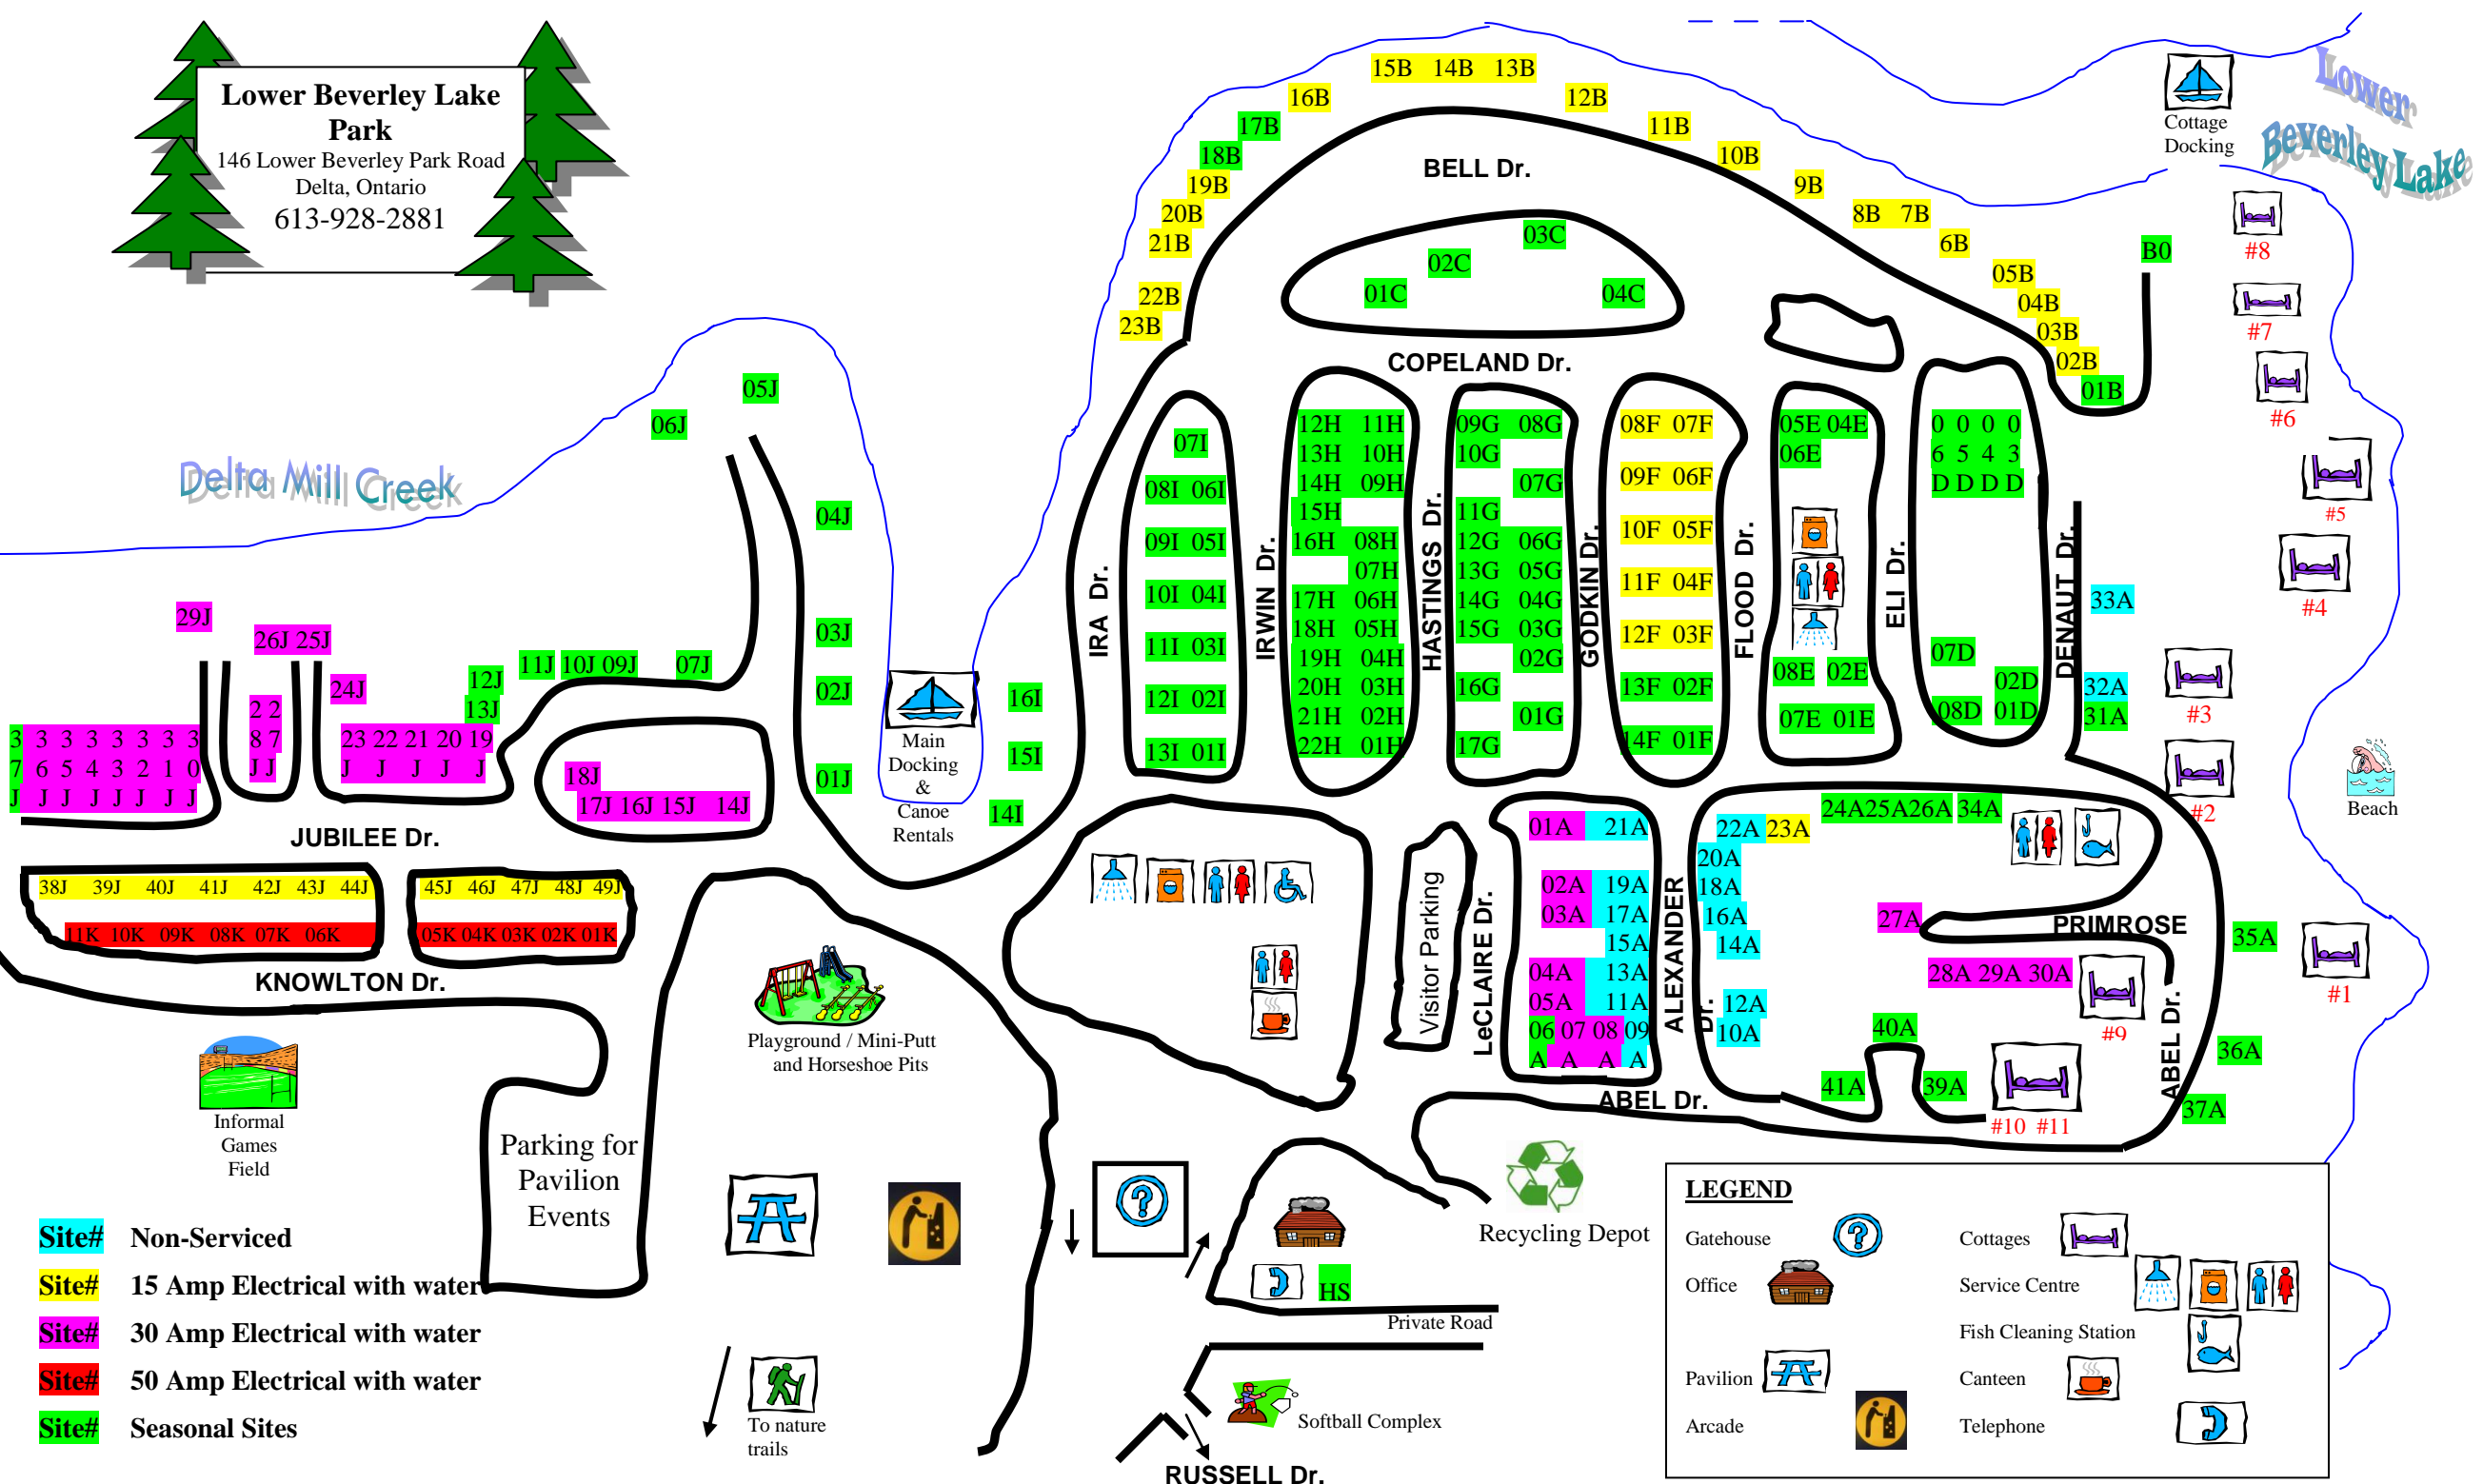

Lower Beverley Lake Park
 146 Lower Beverley Park Road
 Delta, Ontario
 613-928-2881

Lower Beverley Lake

Delta Mill Creek

- Site# Non-Serviced
- Site# 15 Amp Electrical with water
- Site# 30 Amp Electrical with water
- Site# 50 Amp Electrical with water
- Site# Seasonal Sites

LEGEND

Gatehouse		Cottages
Office	Service Centre	Fish Cleaning Station
Pavilion	Canteen	Telephone
Arcade		

Parking for Pavilion Events

To nature trails

RUSSELL Dr.

Private Road

Softball Complex

Recycling Depot

#10 #11

#1

#2

#3

#4

#5

#6

#7

#8

Beach

Cottage Docking

Main Docking & Canoe Rentals